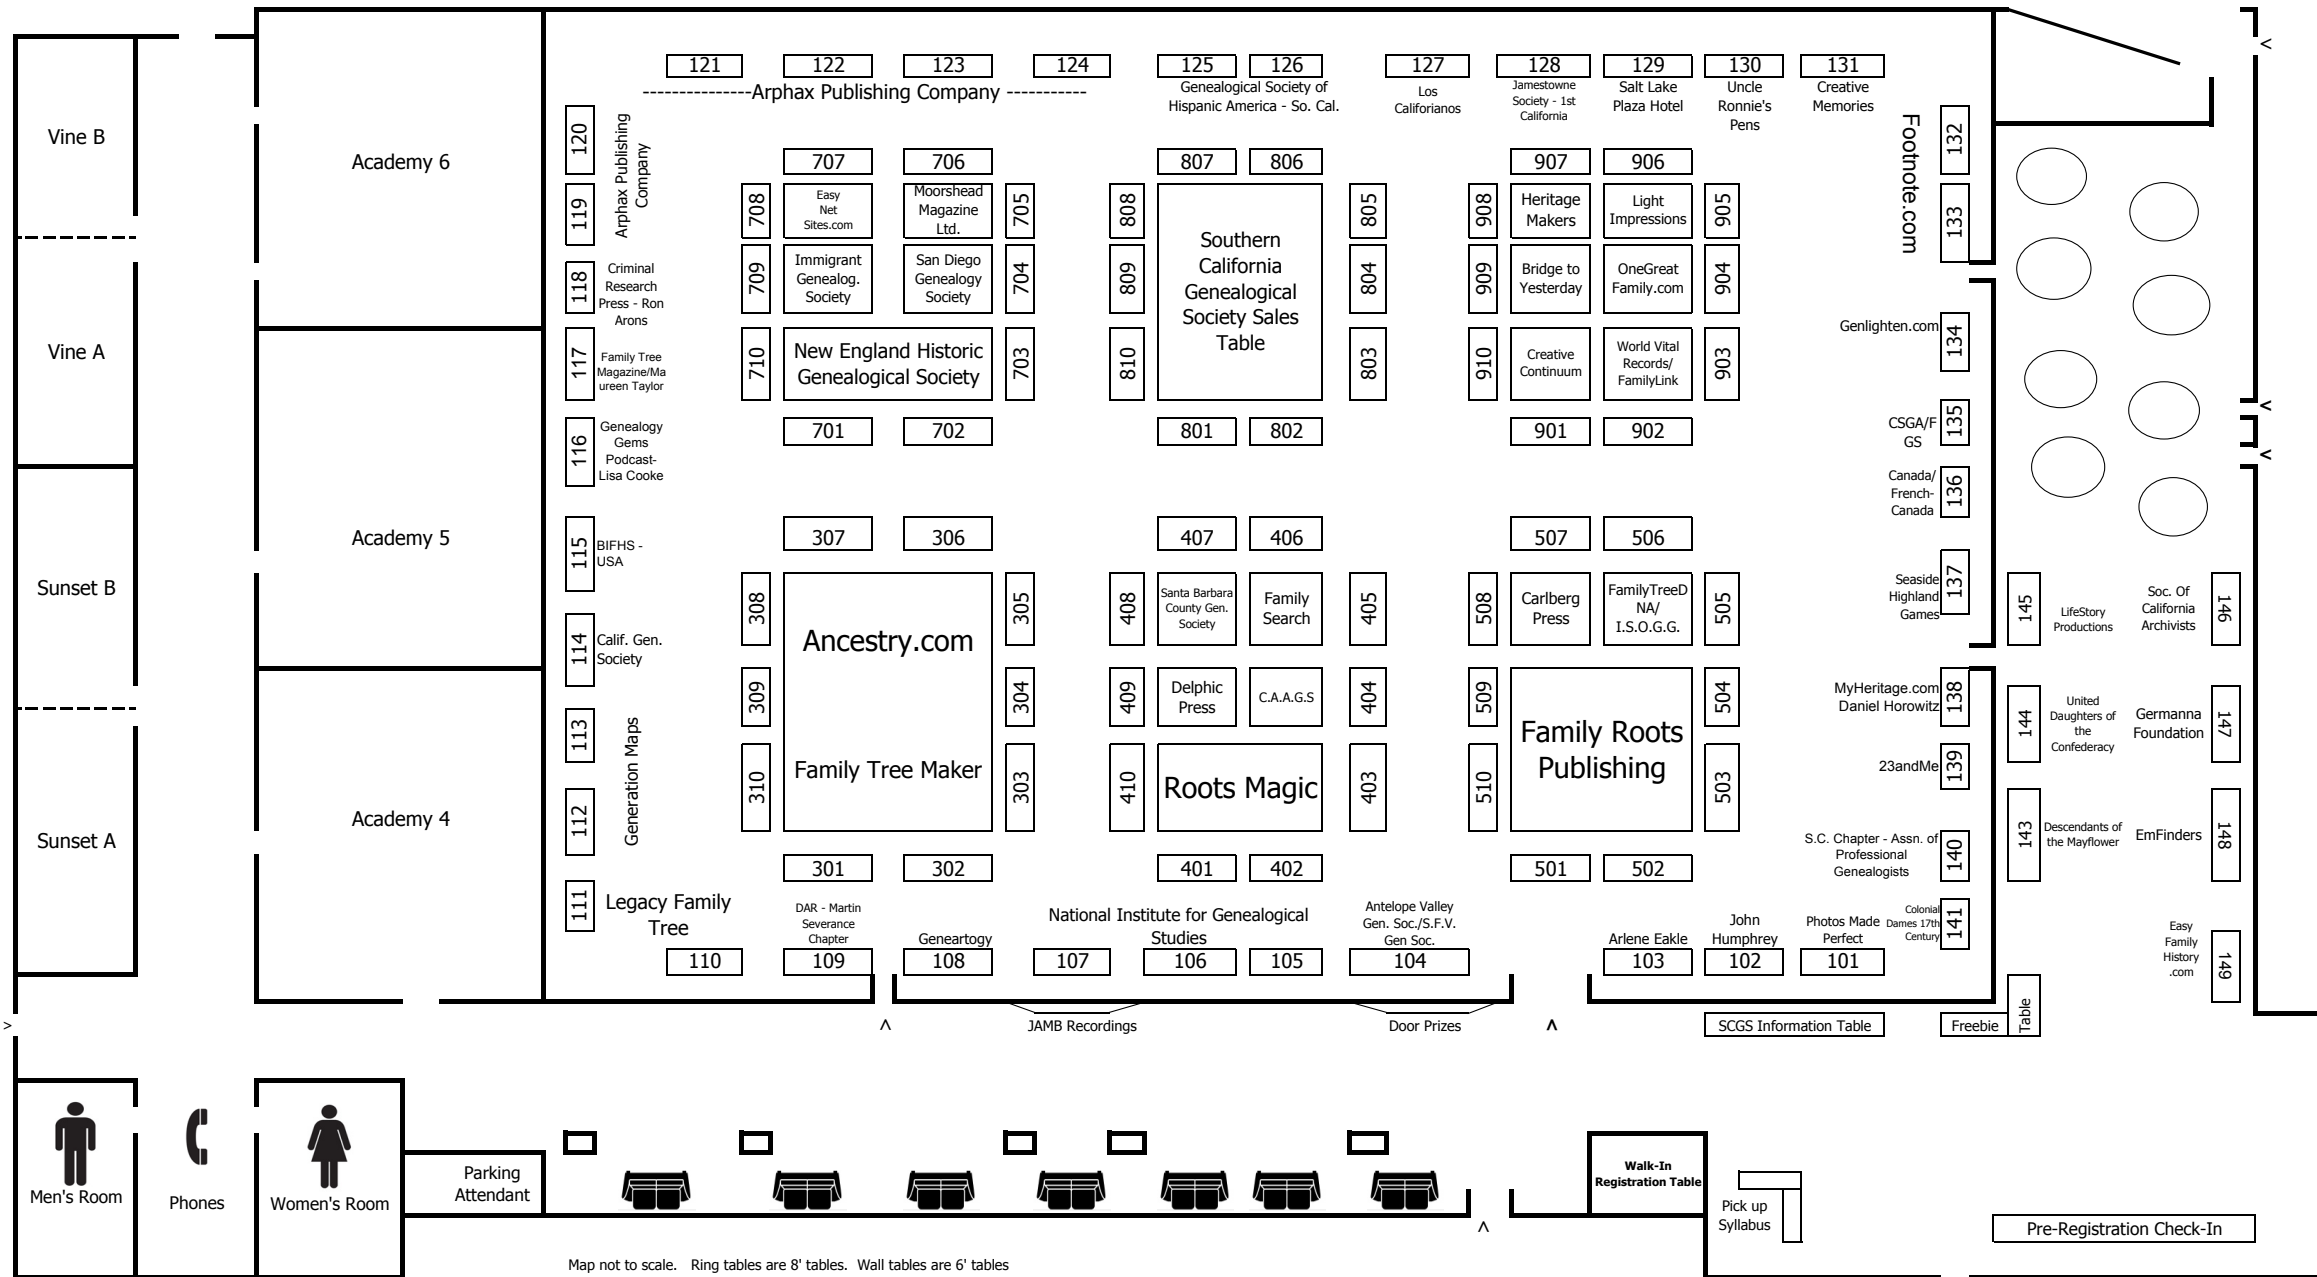

Southern California Genealogy Jamboree
 Los Angeles Marriott Burbank Airport
 Burbank, California June 11 - 13, 2010

Map not to scale. Ring tables are 8' tables. Wall tables are 6' tables
 Subject to Change Map as of 9 June 2010